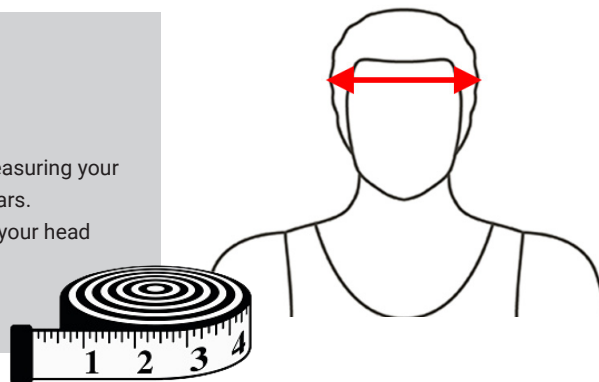

# Size chart

You determine the helmet size by measuring your head circumference just above the ears.  
Take a tape measure and determine your head circumference.  
All sizes are mentioned in cm.